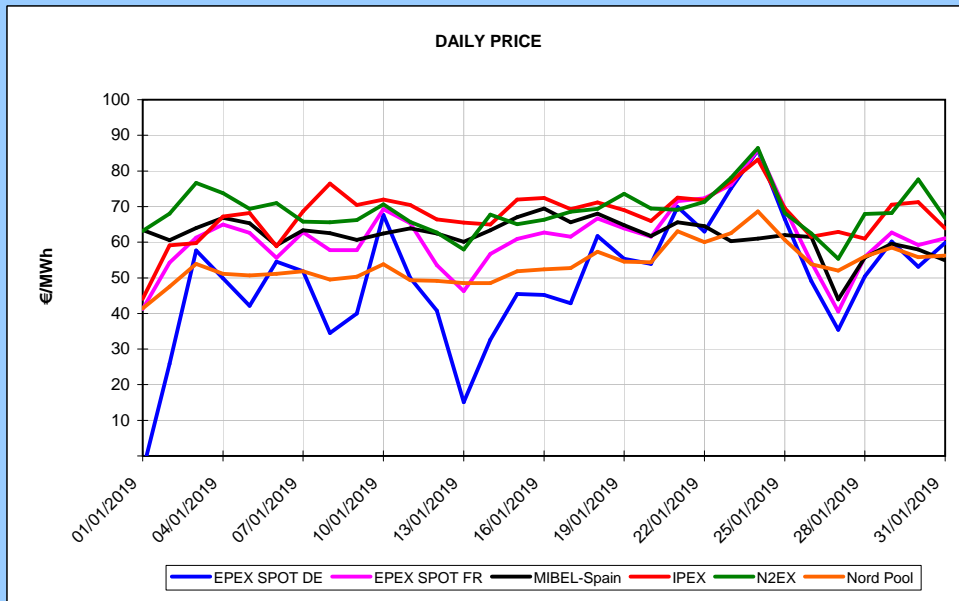

MONTHLY REPORT (Daily data)

01/02/2019

YEARLY REPORT (Weekly data)

01/02/2019

CENTRAL EUROPEAN COUNTRIES

01/02/2019