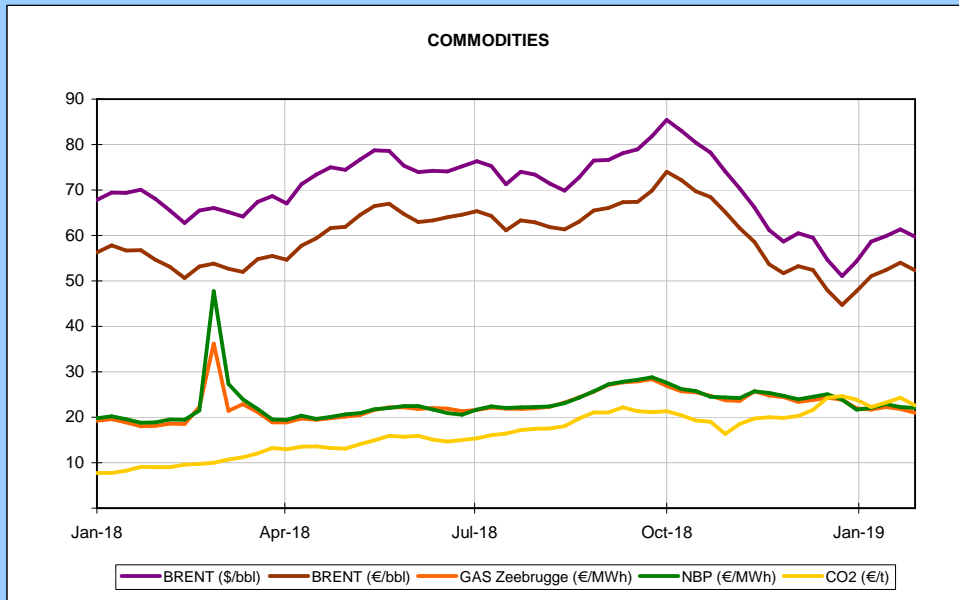

MONTHLY REPORT (Daily data)

01/02/2019

YEARLY REPORT (Weekly data)

01/02/2019

CENTRAL EUROPEAN COUNTRIES

01/02/2019