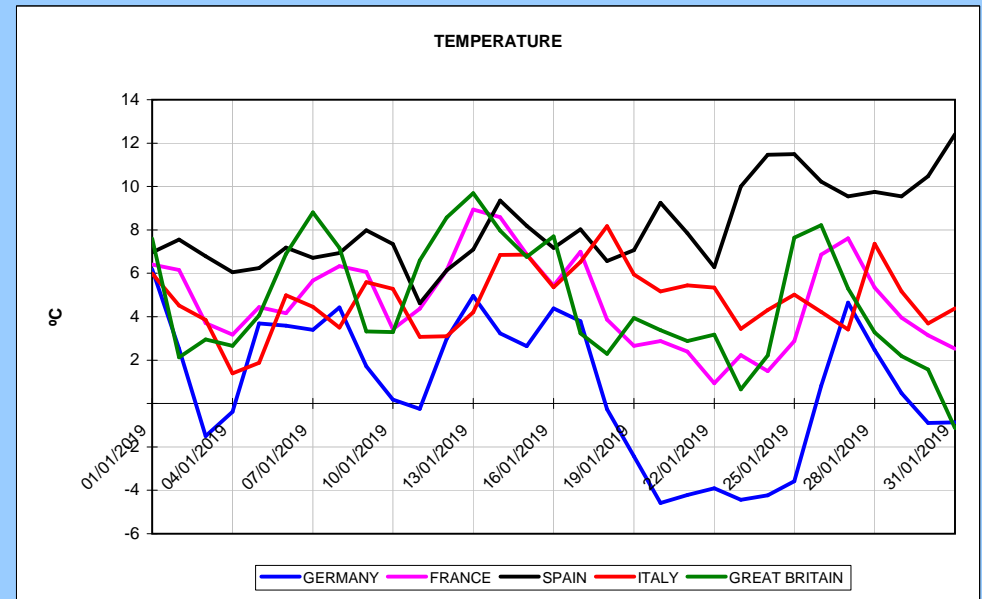

MONTHLY REPORT (Daily data)

01/02/2019

YEARLY REPORT (Weekly data)

01/02/2019

CENTRAL EUROPEAN COUNTRIES

01/02/2019