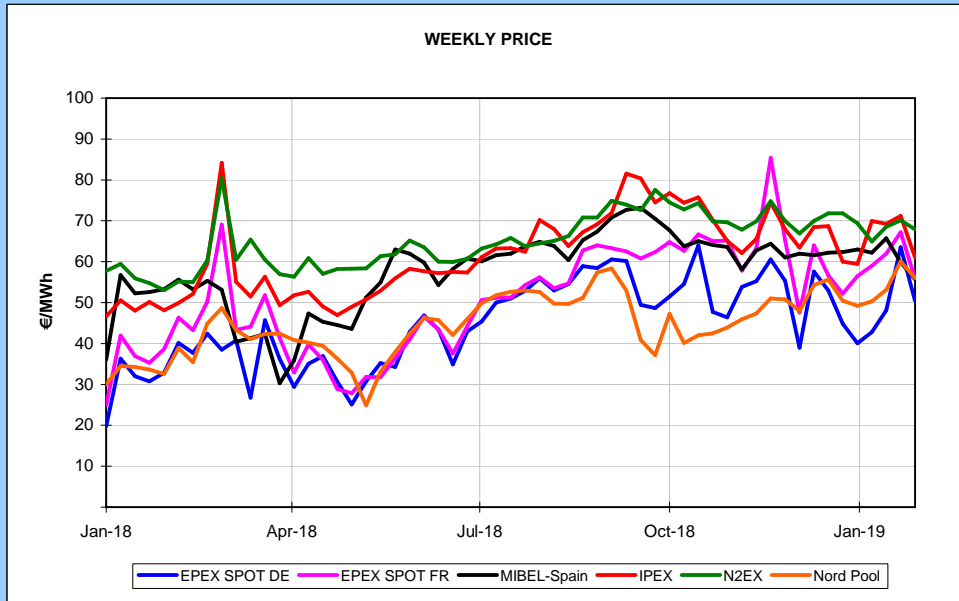

MONTHLY REPORT (Daily data)

01/02/2019

YEARLY REPORT (Weekly data)

01/02/2019

CENTRAL EUROPEAN COUNTRIES

01/02/2019