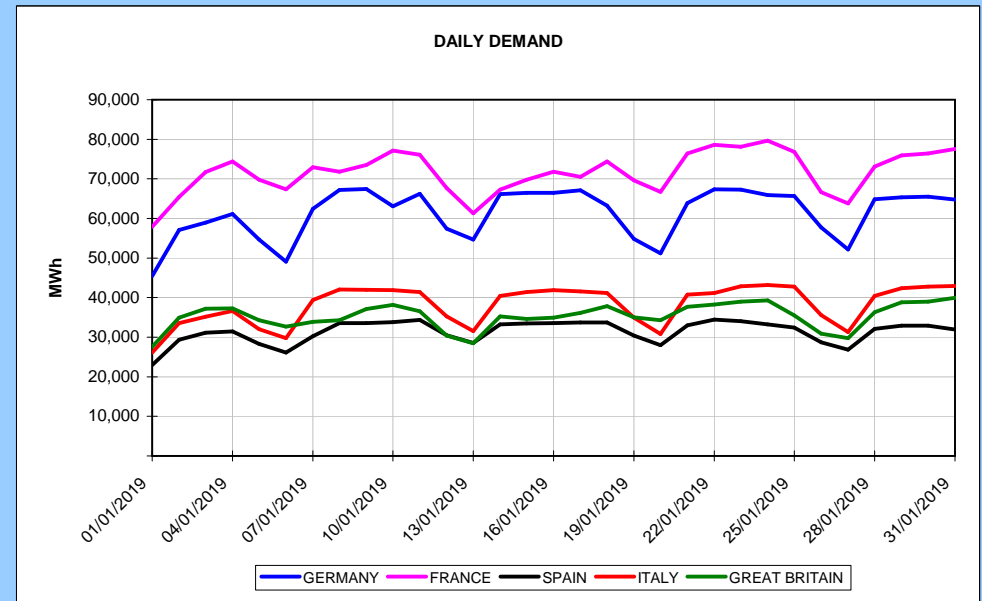

MONTHLY REPORT (Daily data)

01/02/2019

YEARLY REPORT (Weekly data)

01/02/2019

CENTRAL EUROPEAN COUNTRIES

01/02/2019