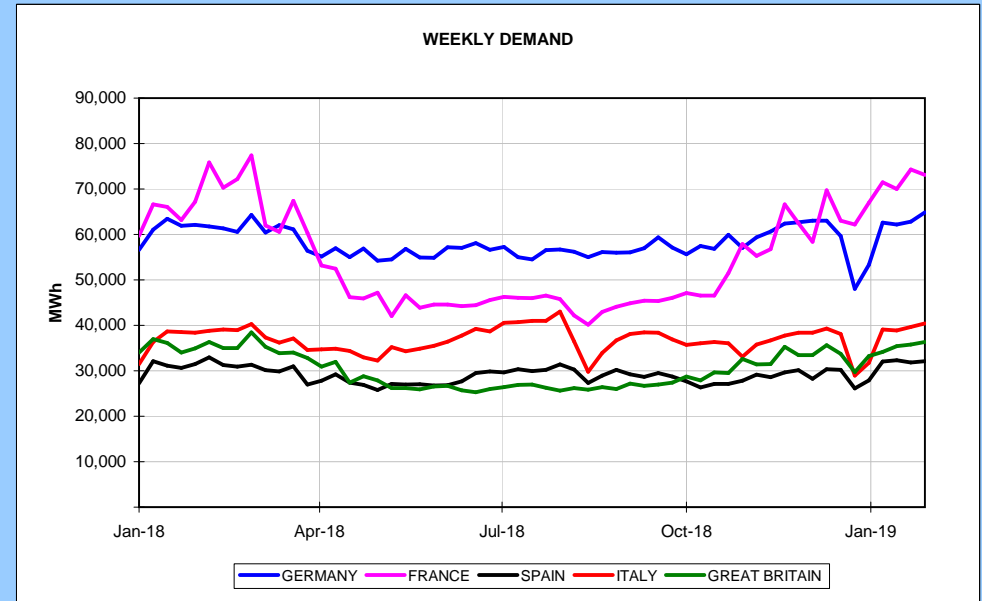

MONTHLY REPORT (Daily data)

01/02/2019

YEARLY REPORT (Weekly data)

01/02/2019

CENTRAL EUROPEAN COUNTRIES

01/02/2019