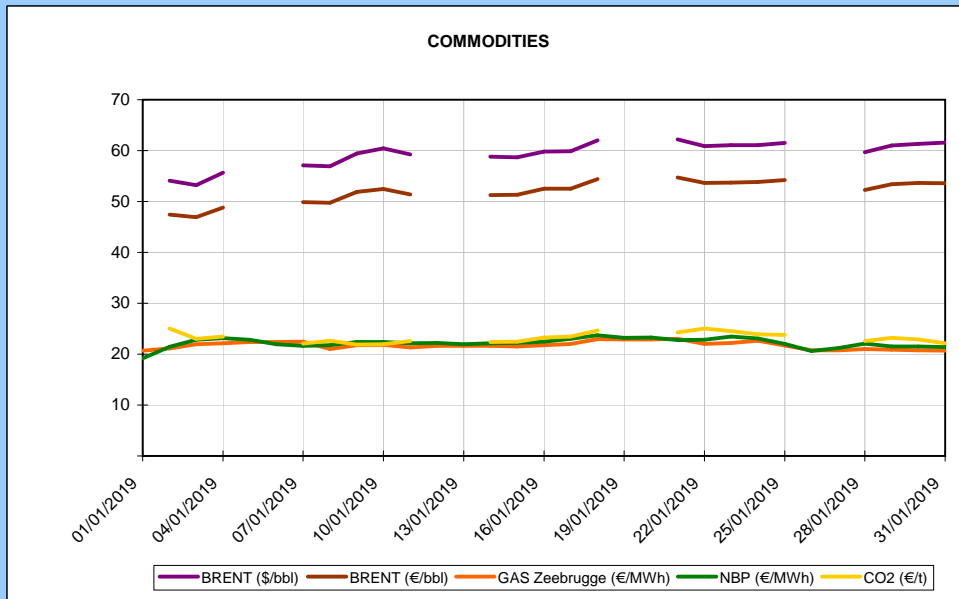

MONTHLY REPORT (Daily data)

01/02/2019

YEARLY REPORT (Weekly data)

01/02/2019

CENTRAL EUROPEAN COUNTRIES

01/02/2019