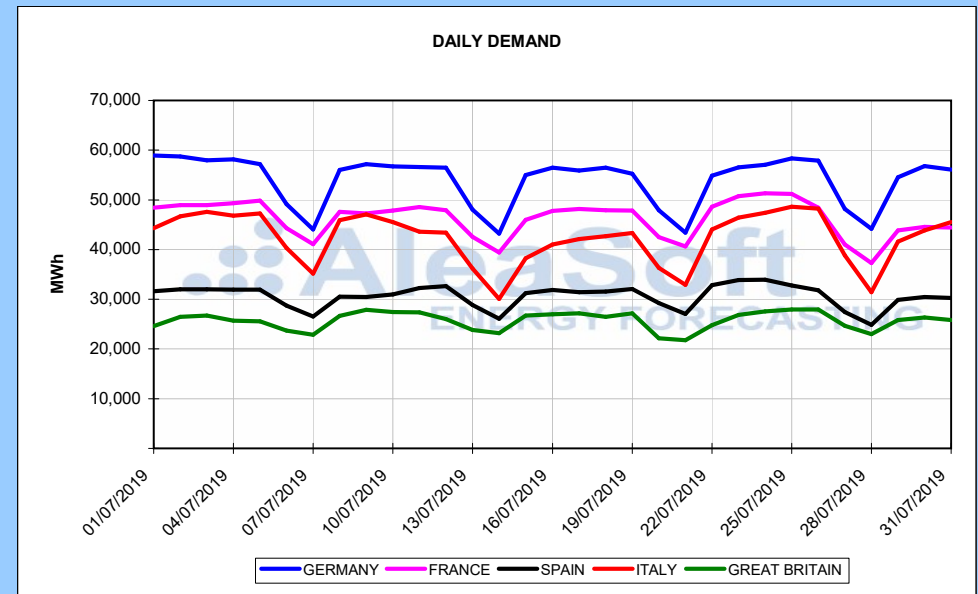

MONTHLY REPORT (Daily data)

01/08/2019

CENTRAL EUROPEAN COUNTRIES

01/08/2019