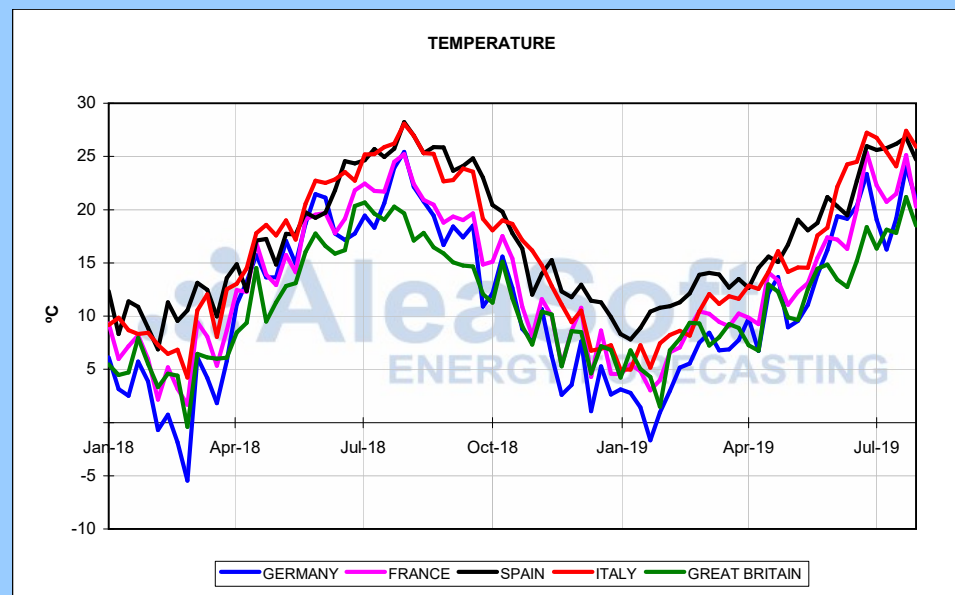

MONTHLY REPORT (Daily data)

01/08/2019

CENTRAL EUROPEAN COUNTRIES

01/08/2019