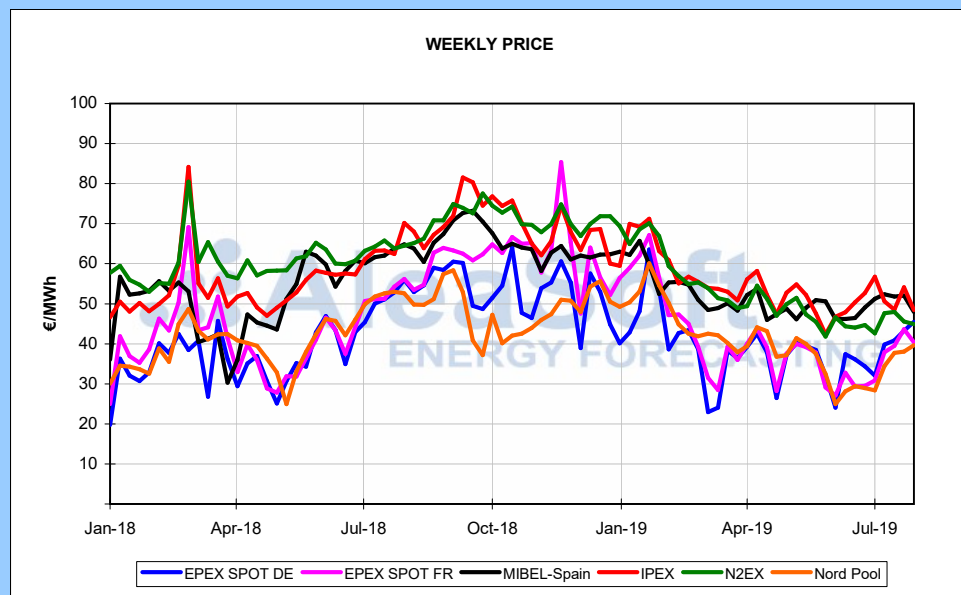

MONTHLY REPORT (Daily data)

01/08/2019

CENTRAL EUROPEAN COUNTRIES

01/08/2019