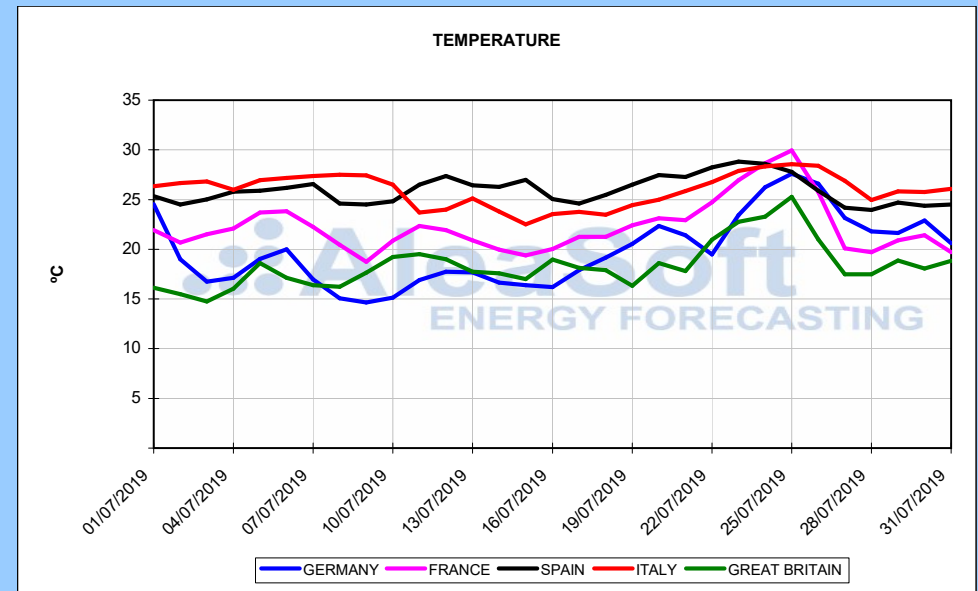

MONTHLY REPORT (Daily data)

01/08/2019

CENTRAL EUROPEAN COUNTRIES

01/08/2019