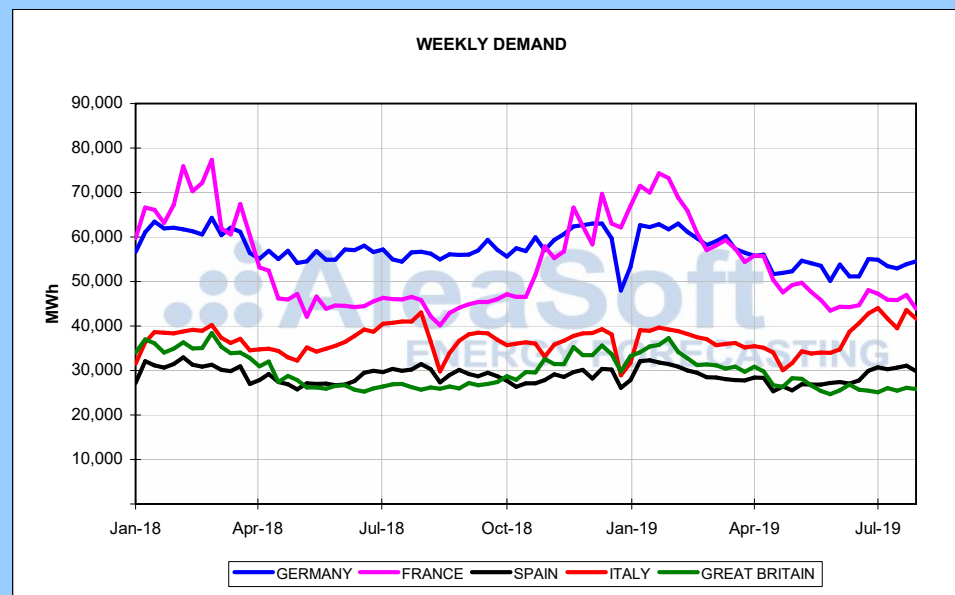

MONTHLY REPORT (Daily data)

01/08/2019

CENTRAL EUROPEAN COUNTRIES

01/08/2019