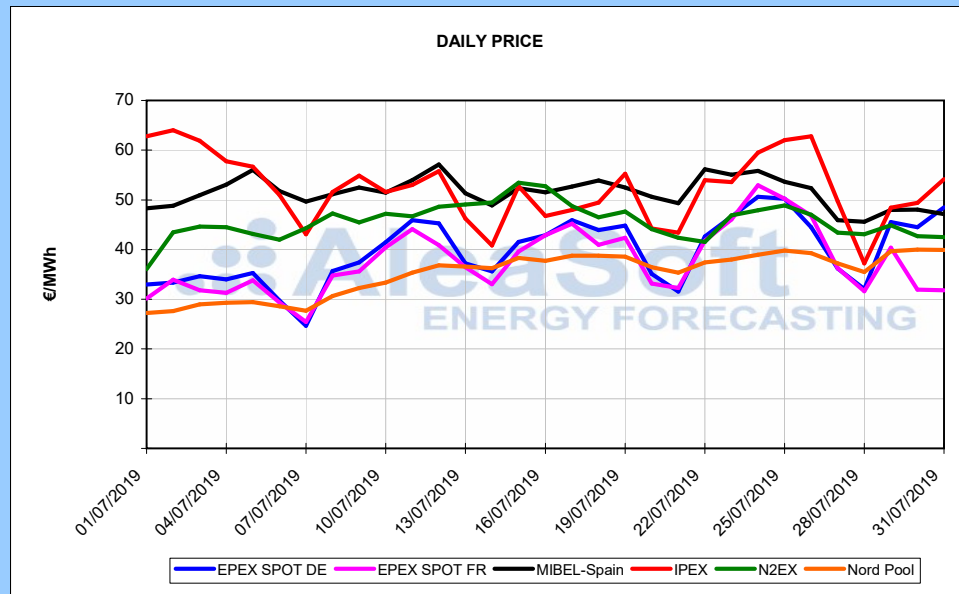

MONTHLY REPORT (Daily data)

01/08/2019

CENTRAL EUROPEAN COUNTRIES

01/08/2019